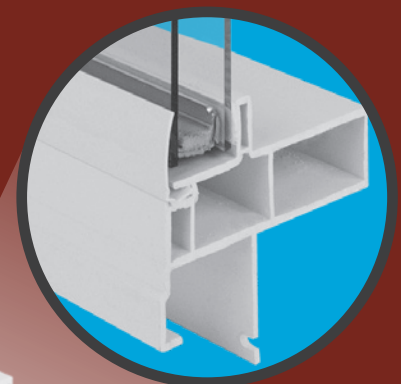

9700 Picture Window

The timeless 9700 Picture Window with attractive colonial brick mold beautifully frames your view while providing optimum thermal performance, keeping extreme temperatures out of your home. Its strong fusion-welded construction, dual weather stripping, insulated glass and multi-chambered frame all provide energy efficiency and seal out the elements.

Colonial brick mold lends attractive, classic profile.

Fusion-welded construction provides a strong, weathertight seal.

AAMA and NFRC Certified Performance
Energy Star Qualified
CSA Listed, National Building Code of Canada 2010 Compliant

Vinyl is virtually maintenance-free and never needs to be painted.

3/4" insulated glass with stainless steel spacer provides excellent energy performance; argon glass option available to further improve energy efficiency.

Multi-chambered frame and sash provide increased rigidity and energy efficiency.